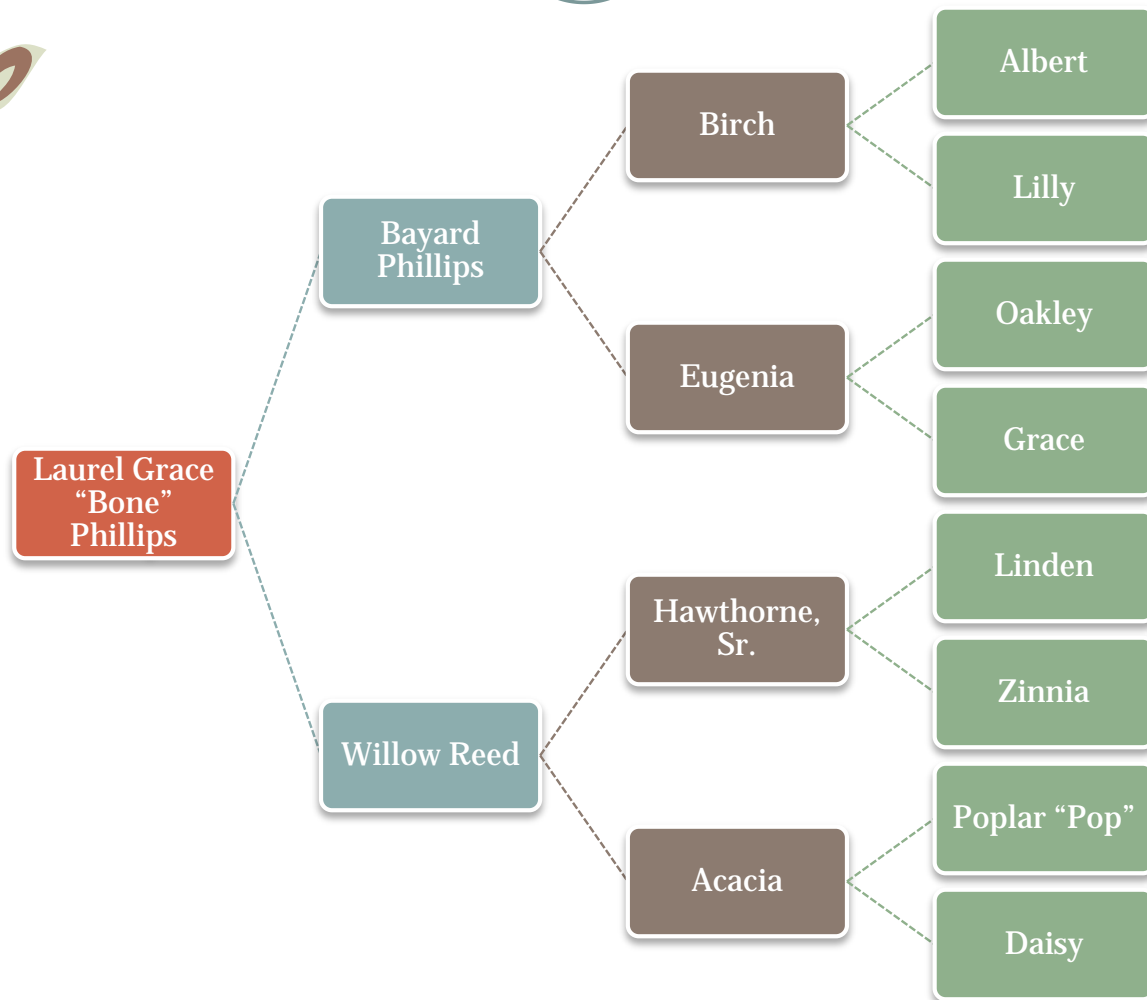

# Bone's Family Tree

*Bone's roots run deep in SW Virginia. Her family dates back to Olivia Phillips and Rowan Reed who built the Reed's home in the 1830's.*

# Your Family Tree

2

*How deep are your roots?*

*Use this sheet as a guide for filling out your own family tree!*

# Your Family Tree

3

*Where did your family come from?*