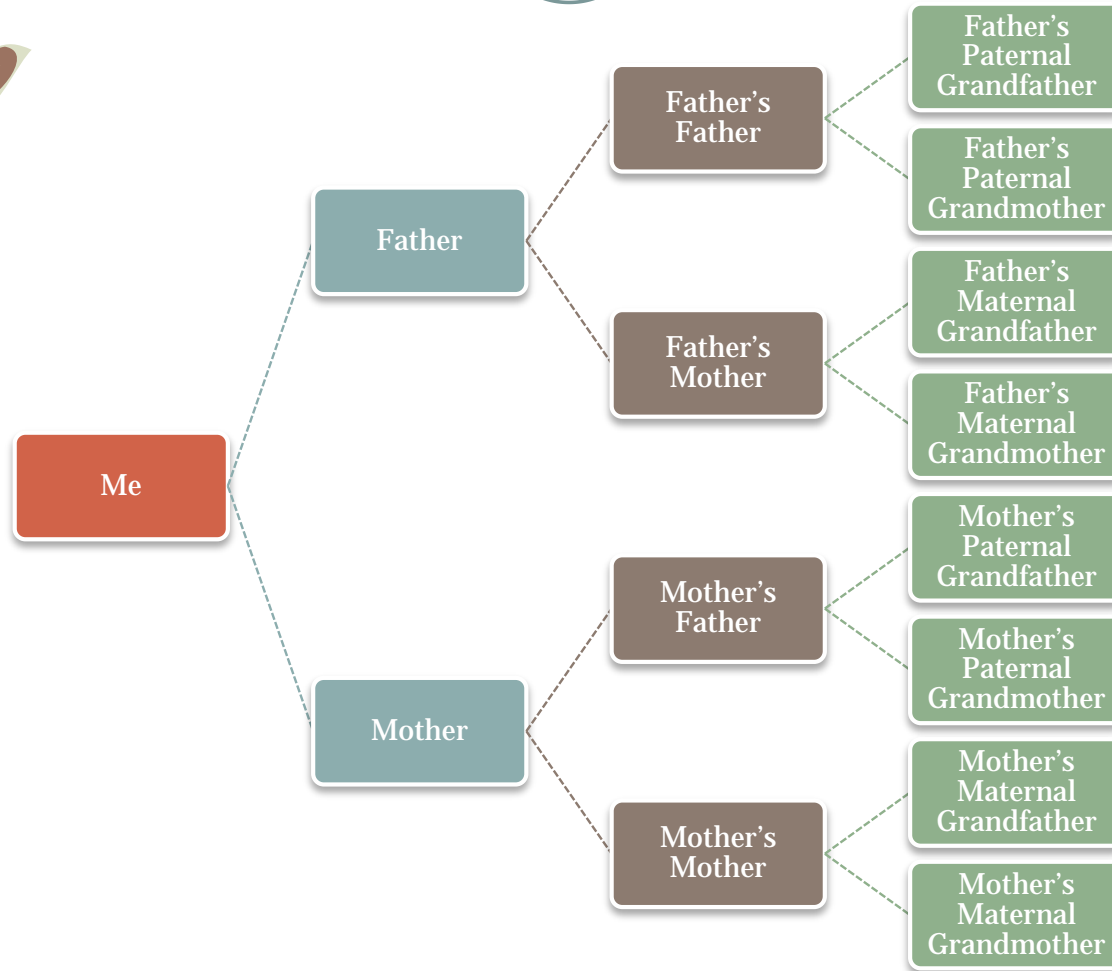

# Bone's Family Tree

*Bone's roots run deep in SW Virginia. Her family dates back to Olivia Phillips and Rowan Reed who built the Reed's home in the 1830's.*

# Your Family Tree

2

*How deep are your roots?*

*Use this sheet as a guide for filling out your own family tree!*

# Your Family Tree

3

*Where did your family come from?*